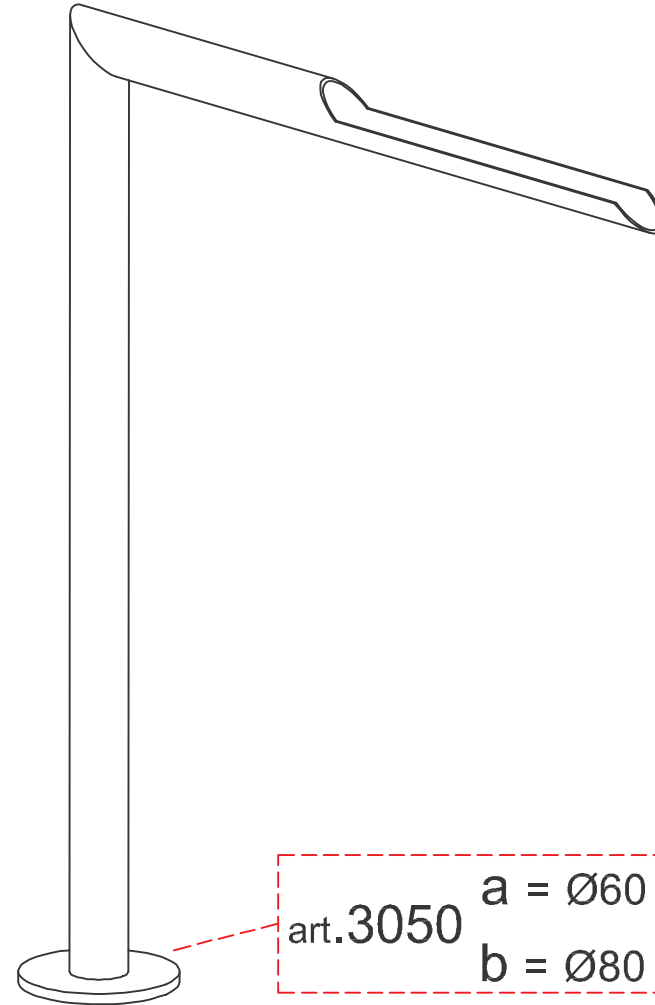

Stk:
Pz:
Pcs:

ART. 2060

WASSERHAHN - RUBINETTO - WATER TAP

Kunde-Cliente-Client

Datum-Data-Date

Wasserhahn mit sichtbarem Wasserlauf
Rubinetto con scorrimento d'acqua a vista
Water tap with running water in sight

a = _____ cm

b = _____ cm

3050

art.3050 a = Ø60 mm
b = Ø80 mm

3/4" Innengewinde - Filetto interno - Inner Thread