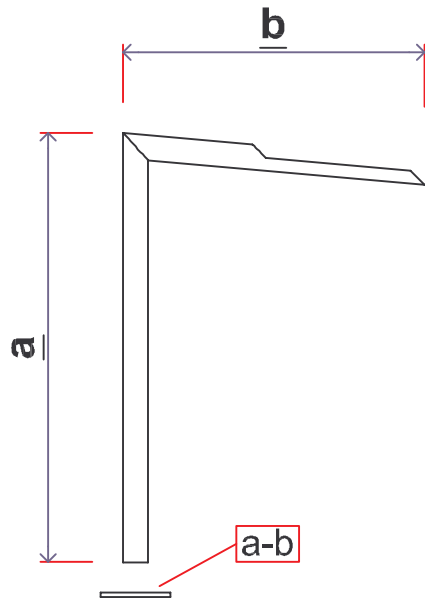

Stk:
Pz:
Pcs:

ART. 2060

WASSERHAHN - RUBINETTO - WATER TAP

Kunde-Cliente-Client

Datum-Data-Date

Wasserhahn mit sichtbarem Wasserlauf
Rubinetto con scorrimento d'acqua a vista
Water tap with running water in sight

a = _____ cm

b = _____ cm

3050

art.3050 a = Ø60 mm
b = Ø80 mm

3/4" Innengewinde - Filetto interno - Inner Thread